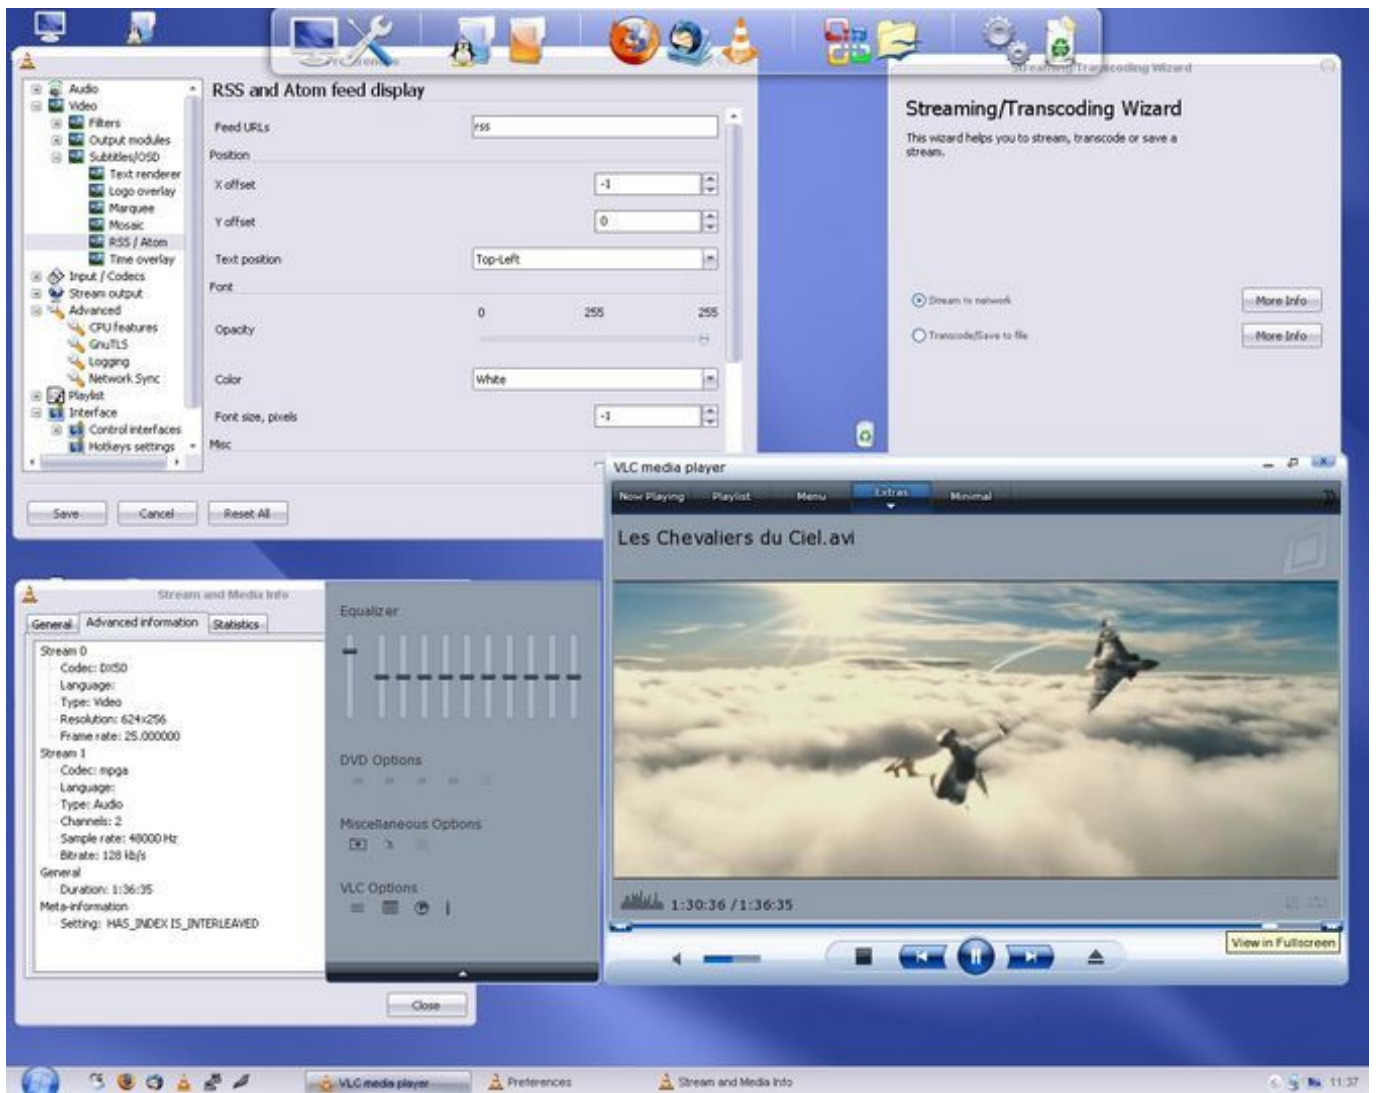

Download

[Download Iwebtv For Mac](#)

[Download Iwebtv For Mac](#)

Download

Powered by Windows 10, the Neo is capable of out IWebTV related downloads: Total Online TV And Radio - Upto 2500+ Internet TV And Radio Stations Also Video On Demand, Download it Now Xilisoft Apple TV Video Converter - Xilisoft Apple TV Video Converter is powerful and super fast Apple TV video and Apple TV movie converter software which provides a very easy and competed way to convert Apple.

1. [iwebtv](#)
2. [iwebtv roku](#)
3. [iwebtv online](#)

It does all depend upon the material that you have stored in your device The best about this simple casting app is that it seamlessly integrated itself into the home network and after that will automatically detect all those smart TVs, DLNA supported devices that are using the same network.. In addition to casting offline material, this app also allows for streaming and casting from the all leading video streaming websites as well.. This simple app that doesn't involve any setting at all is a great means for playing all kind of music, videos, photos and movies from the iOS devices to all above-mentioned devices.

User: devindull, Title: New Member, About: The Neo has been painstakingly designed to provide the most stunning home cinema experience possible.. The specialty of this app is that it is basically used for finding movies, TV shows and other content from the internet using smartphone and then casting all of these to the smart TVs... read more#1 Video & TV Cast for DLNA UPnP25Video & TV Cast for DLNA UPnP is a free app for the iOS devices that allow for streaming of videos and movies from the smartphones to the smart TVs and DLNA supporting devices. [Whatsapp For Mac Os X 10.8 5](#)