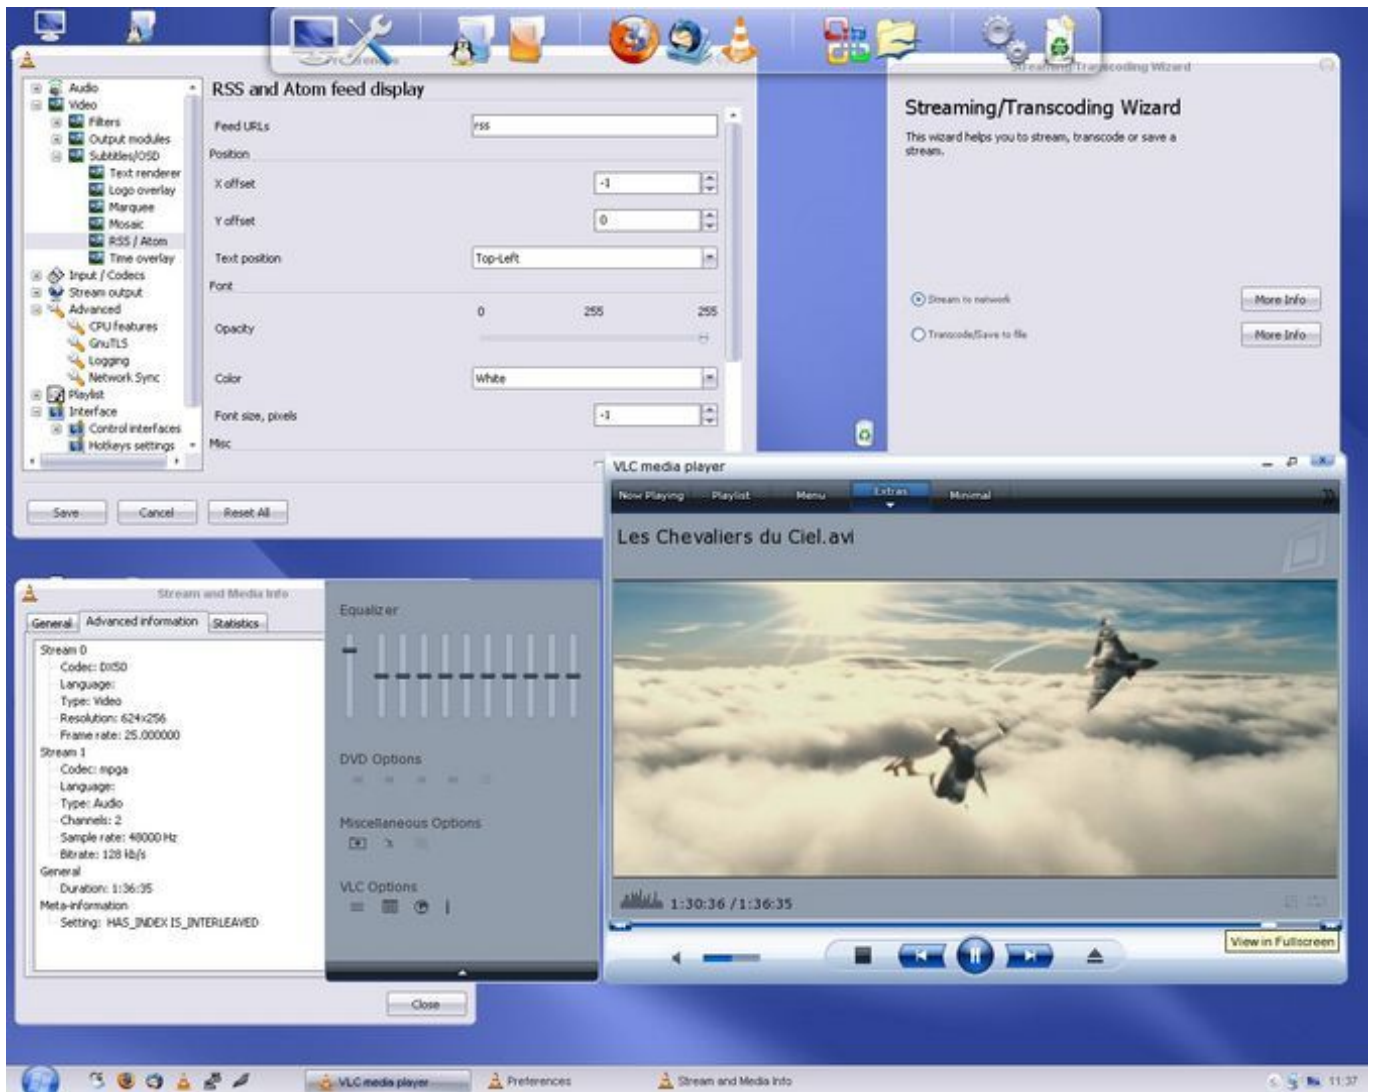

Download

[Download Iwebtv For Mac](#)

[Download Iwebtv For Mac](#)

Download

Powered by Windows 10, the Neo is capable of out IWebTV related downloads: Total Online TV And Radio - Upto 2500+ Internet TV And Radio Stations Also Video On Demand, Download it Now Xilisoft Apple TV Video Converter - Xilisoft Apple TV Video Converter is powerful and super fast Apple TV video and Apple TV movie converter software which provides a very easy and competed way to convert Apple.

1. [iwebtv](#)
2. [iwebtv roku](#)
3. [iwebtv online](#)

It does all depend upon the material that you have stored in your device The best about this simple casting app is that it seamlessly integrated itself into the home network and after that will automatically detect all those smart TVs, DLNA supported devices that are using the same network.. In addition to casting offline material, this app also allows for streaming and casting from the all leading video streaming websites as well.. This simple app that doesn't involve any setting at all is a great means for playing all kind of music, videos, photos and movies from the iOS devices to all above-mentioned devices.

User: devindull, Title: New Member, About: The Neo has been painstakingly designed to provide the most stunning home cinema experience possible.. The specialty of this app is that it is basically used for finding movies, TV shows and other content from the internet using smartphone and then casting all of these to the smart TVs... read more#1 Video & TV Cast for DLNA UPnP25Video & TV Cast for DLNA UPnP is a free app for the iOS devices that allow for streaming of videos and movies from the smartphones to the smart TVs and DLNA supporting devices. [Whatsapp For Mac Os X 10.8 5](#)